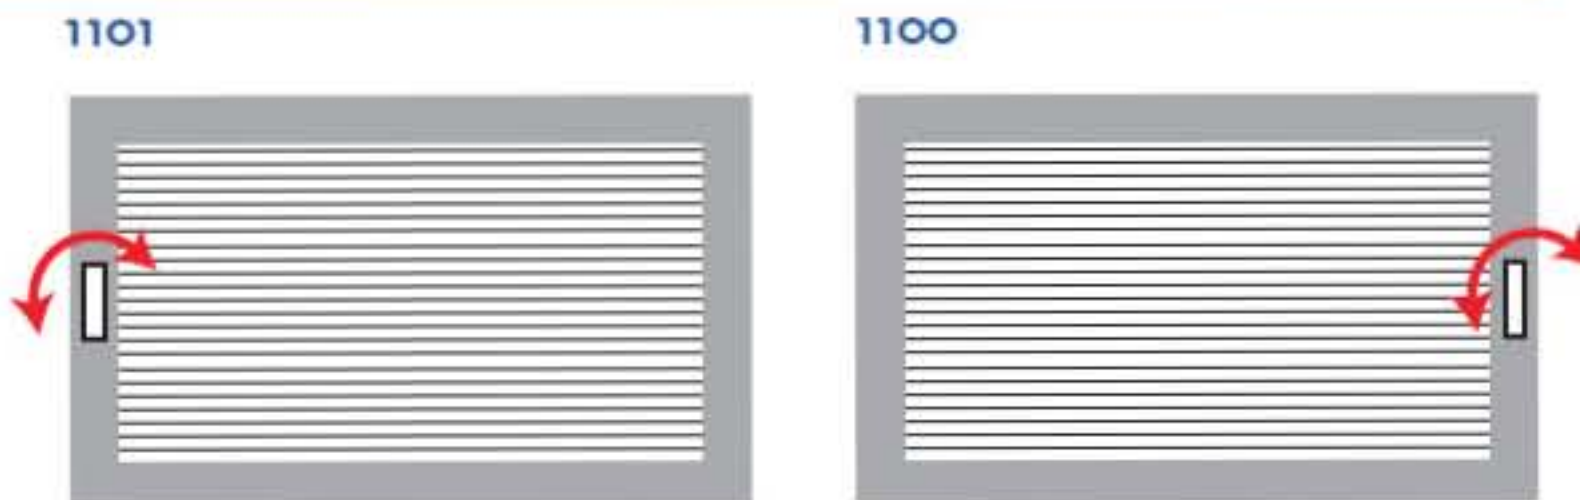

# Integrated Blinds

www.integratedblinds.com

Manual tilting only (right or left)

Product-line 1231

Slat width 16 mm, aluminium profiles

## Orientation sides