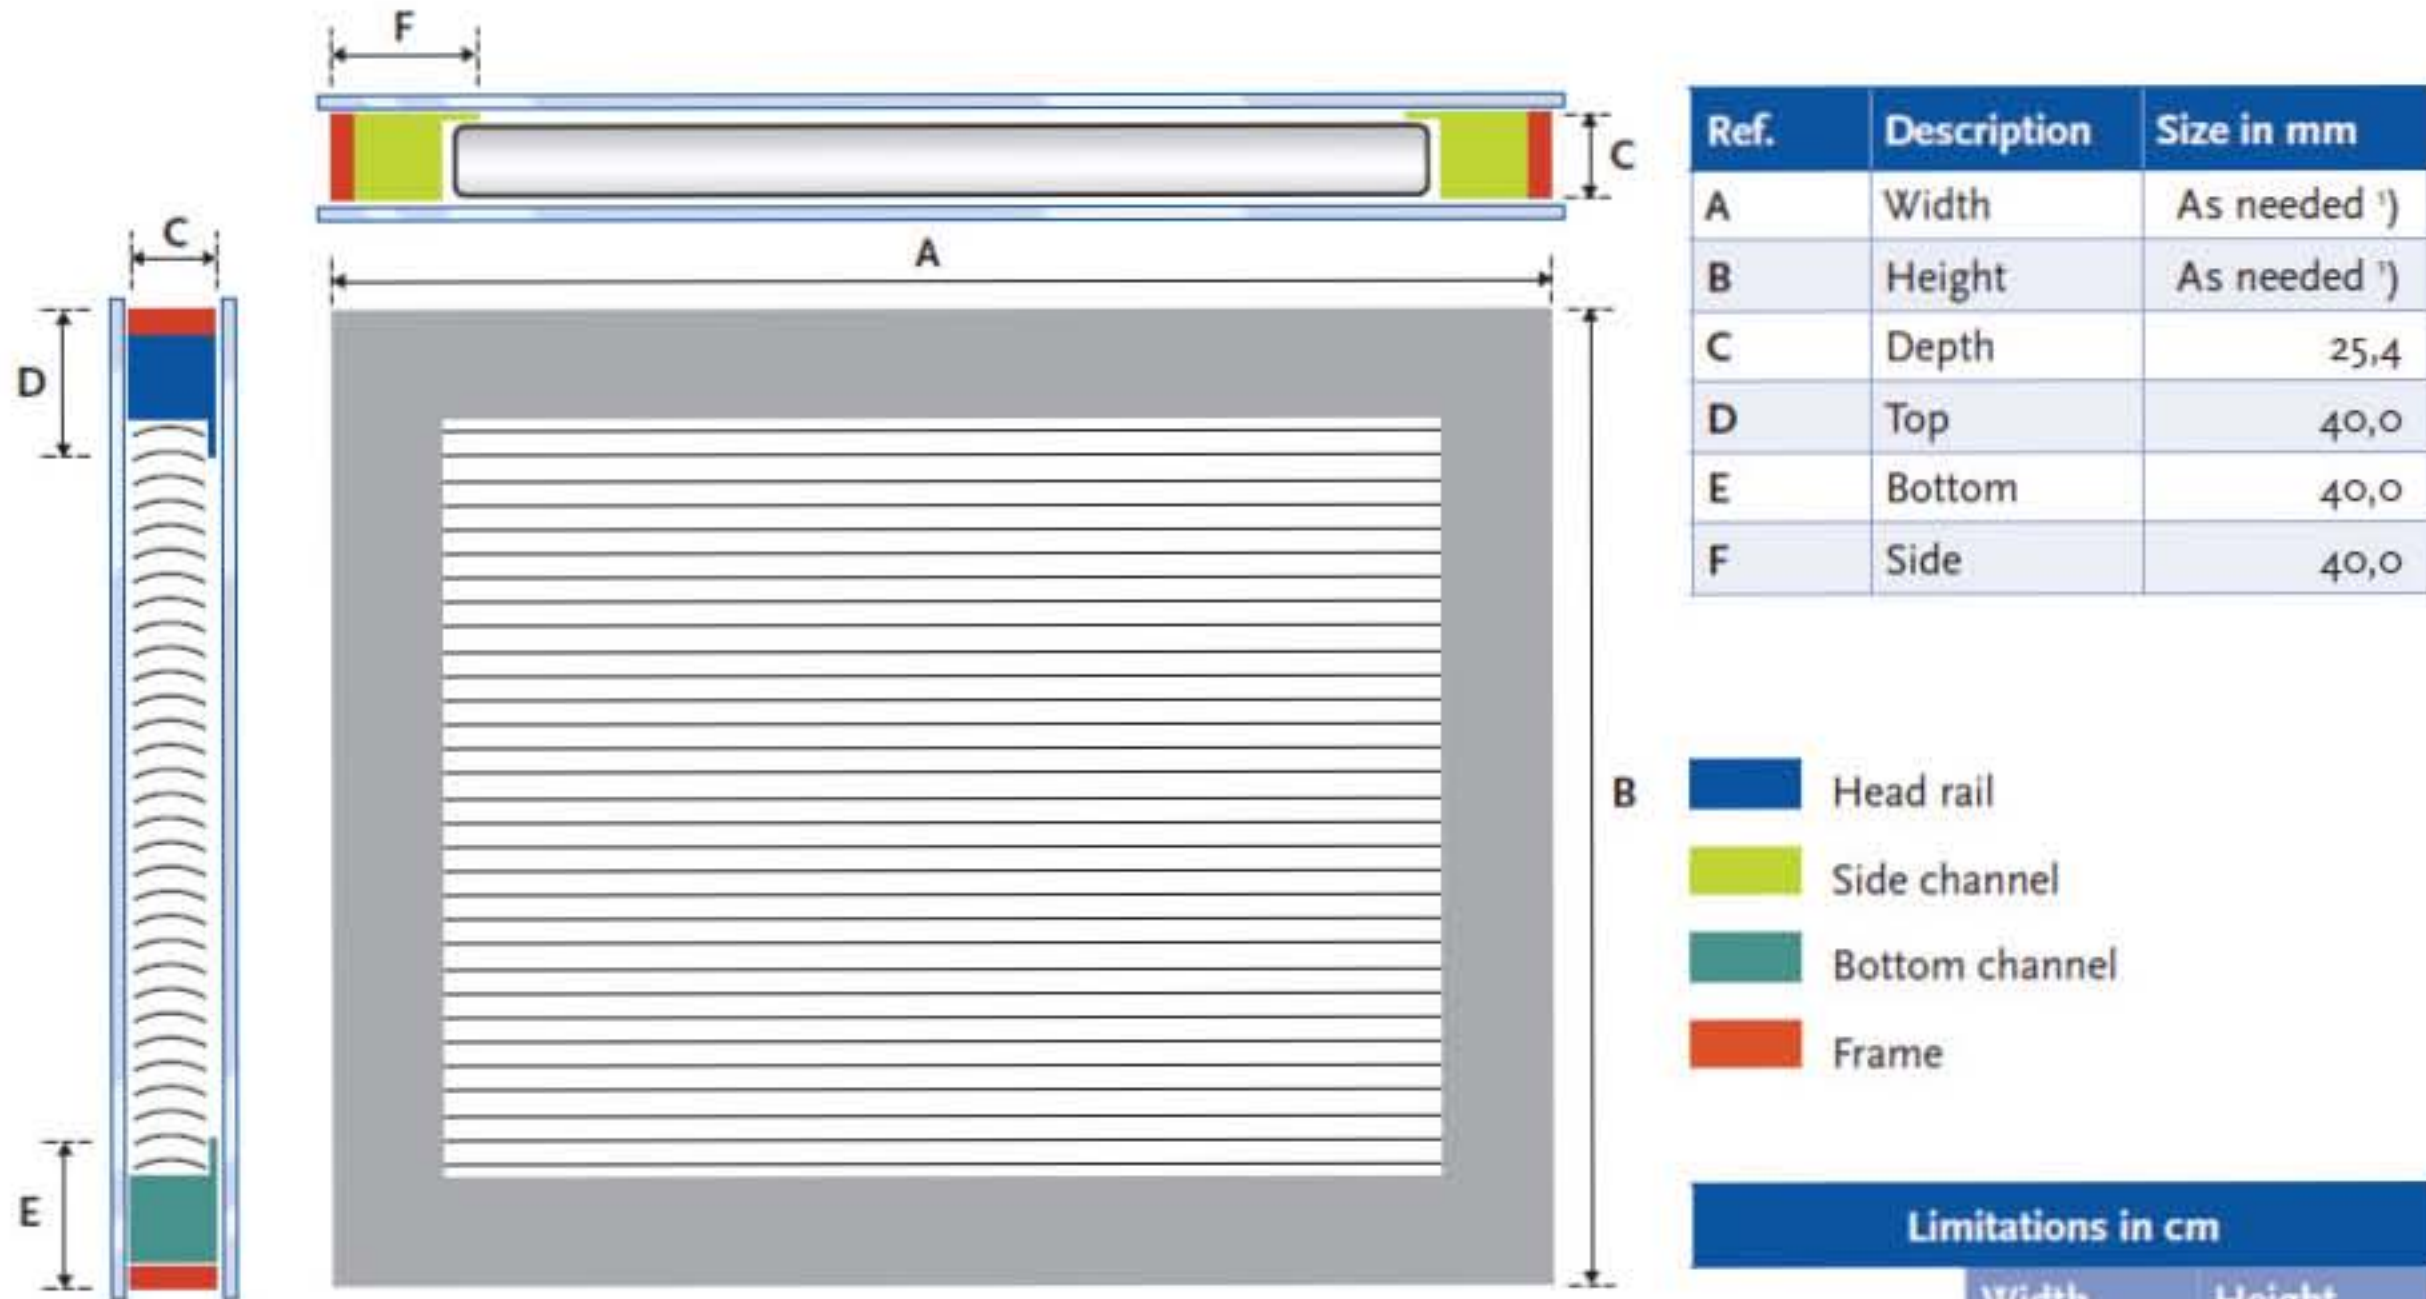

## Properties

Slats	Material	Crowned high tensile aluminium
	Size	Width 16 mm
Cords	Cords	Polyester 1,3 mm
	Ladder string	Polyester width 18 mm Distance between ladder rungs 13 mm

Integral Blinds | Integrated Blinds | Interstitial Blinds

# Integrated Blinds

www.integratedblinds.com

Manual tilting only (right or left)

Product-line 1231

Slat width 16 mm, aluminium profiles

## Orientation sides

## Profiles

Description	Type	Size in mm	Material
Head rail		32 x 25,4 x 25,4	Aluminium
Bottom channel		32 x 25,4 x 25,4	Aluminium
Side channel		32 x 25,4 x 25,4	Aluminium
Frame		25,4 x 8	Aluminium
Magnetic holder profile		11 x 6	Aluminium