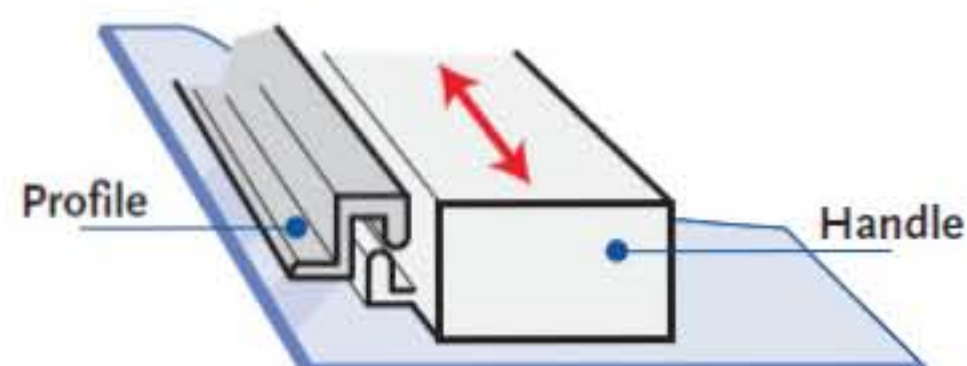

# Integrated Blinds

www.integratedblinds.com

Manual tilting only (right or left)

Product-line 1231

Slat width 16 mm, aluminium profiles

Blind operation mechanism at either Right or Left side of window. Can be fitted close to corner of room without any inconvenience. Depth of unit 25,4 mm for deep standard double-glazing windows. 16 mm wide blind slats. Aluminium frame.

## Options

Orientation side	1100	Right
	1101	Left
Orientation system	1231	Magnetic handle

## Properties

Slats	Material	Crowned high tensile aluminium
	Size	Width 16 mm
Cords	Cords	Polyester 1,3 mm
	Ladder string	Polyester width 18 mm Distance between ladder rungs 13 mm

Integral Blinds | Integrated Blinds | Interstitial Blinds