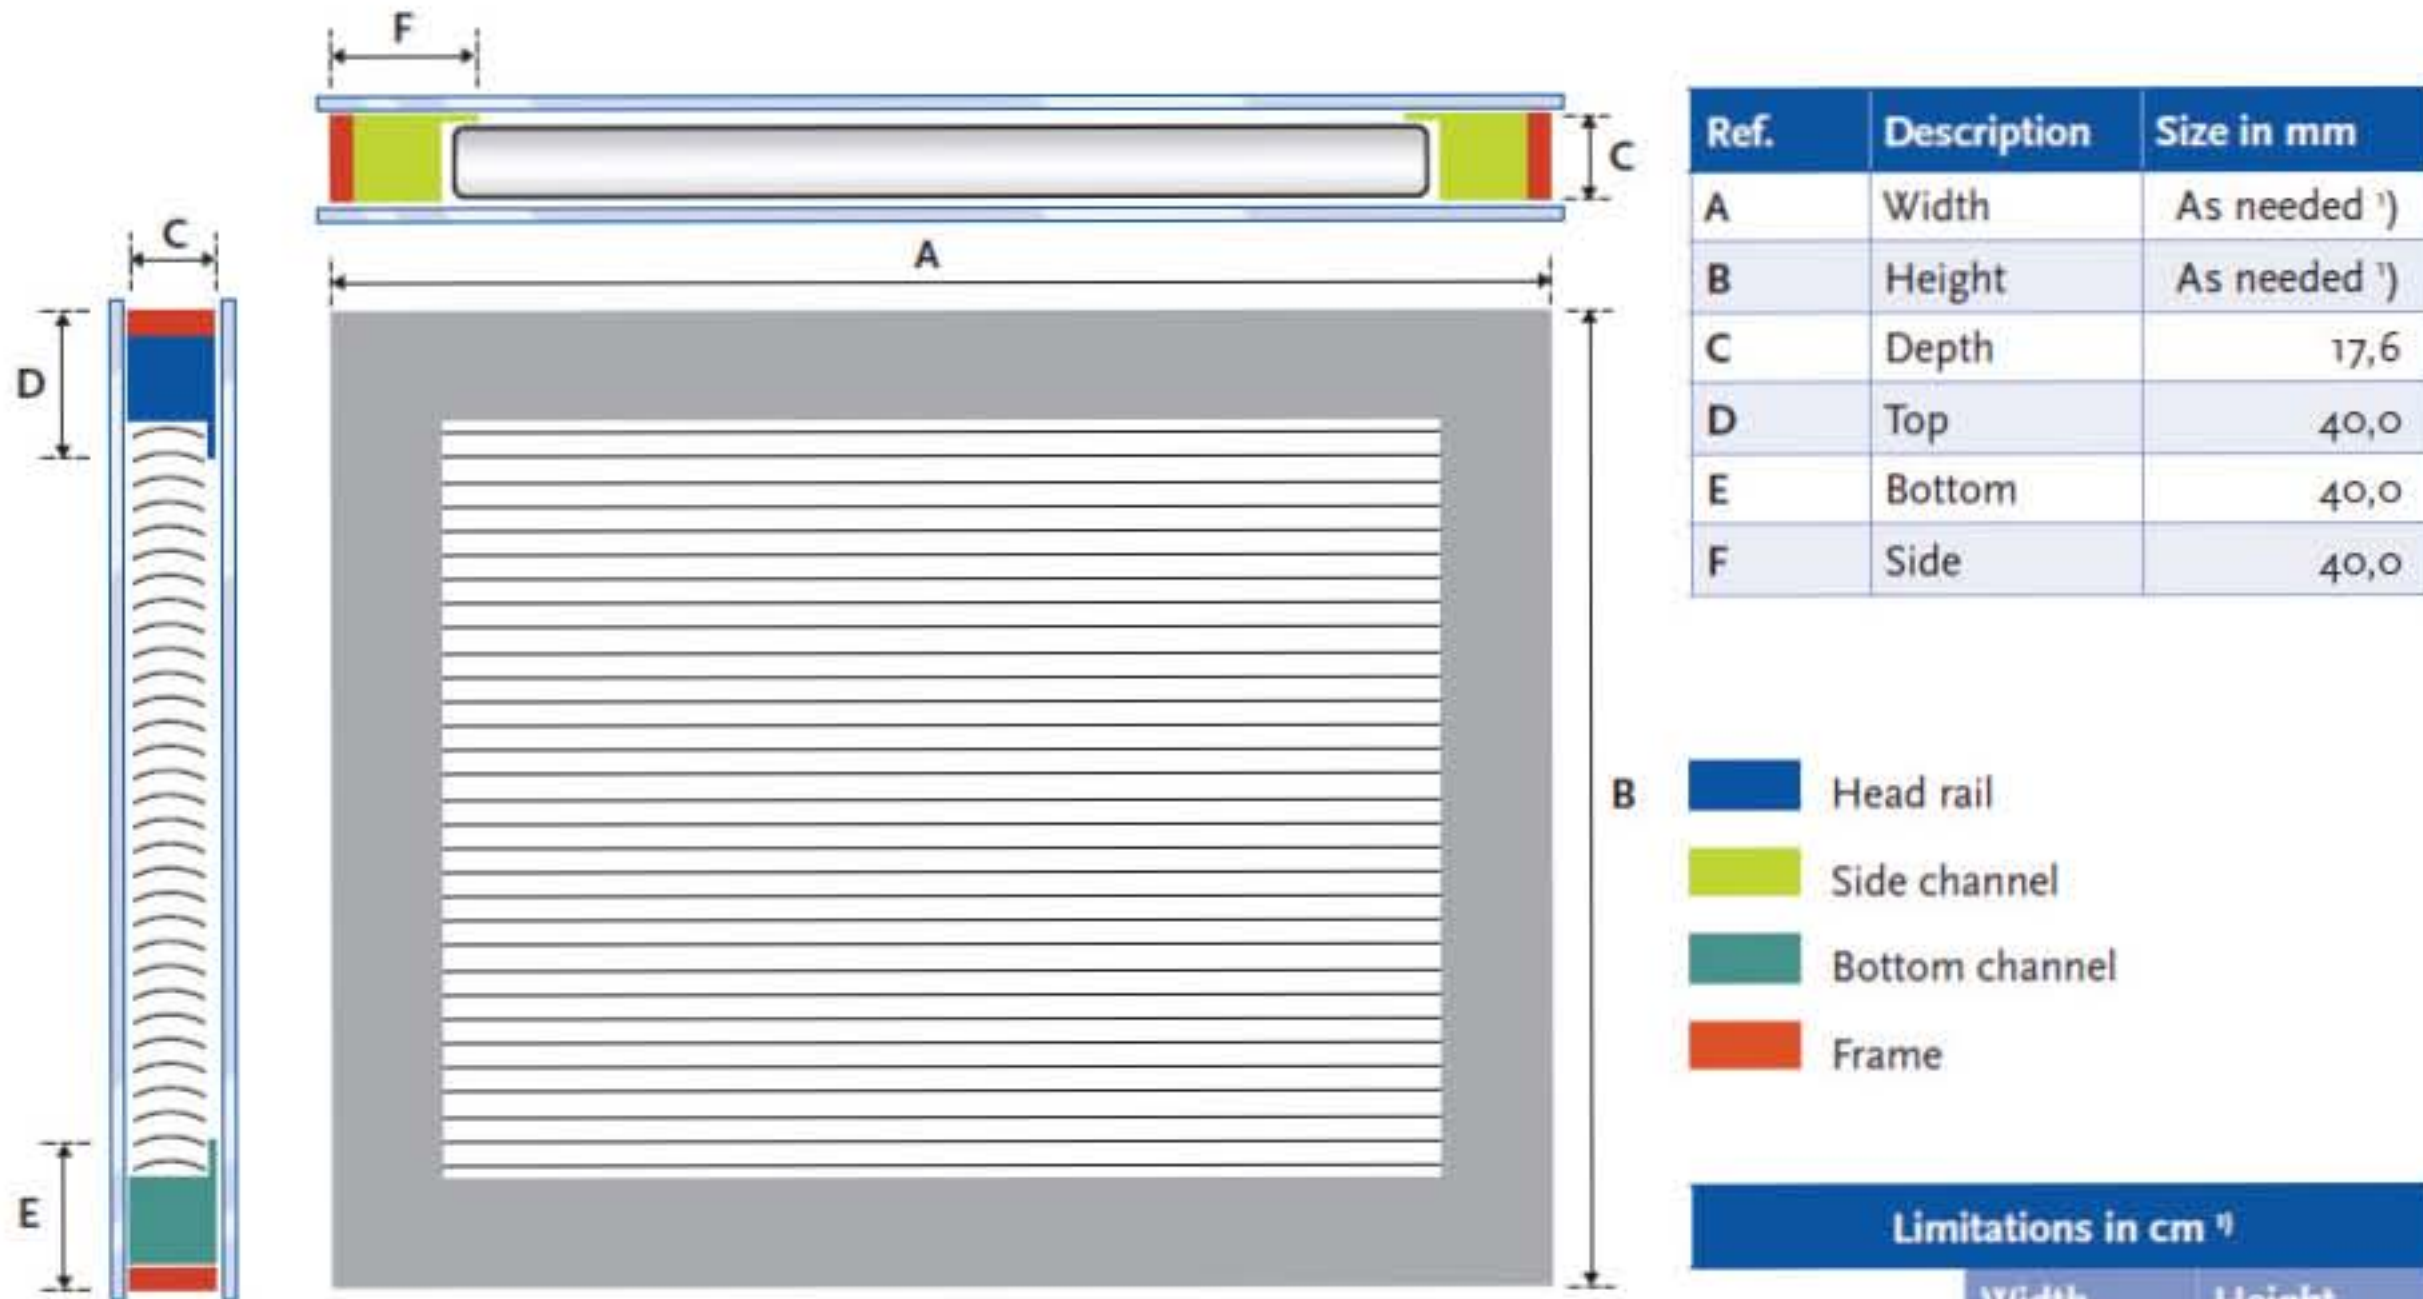

Integrated Blinds

www.integratedblinds.com

Manual tilting only (right or left)

Product-line 1241

Slat width 12,5 mm, aluminium profiles

Blind operation mechanism at either Right or Left side of window. Can be fitted close to corner of room without any inconvenience. Depth of unit 17,6 mm for slim double-glazing window system. New fine 12,5 mm wide blind slats. Aluminium frame.

Options

Orientation side	1100	Right
	1101	Left
Orientation system	1231	Magnetic handle

Properties

Slats	Material	Crowned high tensile aluminium
	Size	Width 12,5 mm
Cords	Cords	Polyester 1,3 mm
	Ladder string	Polyester width 15 mm Distance between ladder rungs 10 mm

Integral Blinds | Integrated Blinds | Interstitial Blinds

Integrated Blinds

www.integratedblinds.com

Manual tilting only (right or left)

Product-line 1241

Slat width 12,5 mm, aluminium profiles

General topics system AC2

Orientation sides

Profiles

Description	Type	Size in mm	Material
Head rail		32 x 25,4 x 17,6	Aluminium
Bottom channel		32 x 25,4 x 17,6	Aluminium
Side channel		32 x 25,4 x 17,6	Aluminium
Frame		17,6 x 8	Aluminium
Magnetic holder profile		11 x 6	Aluminium