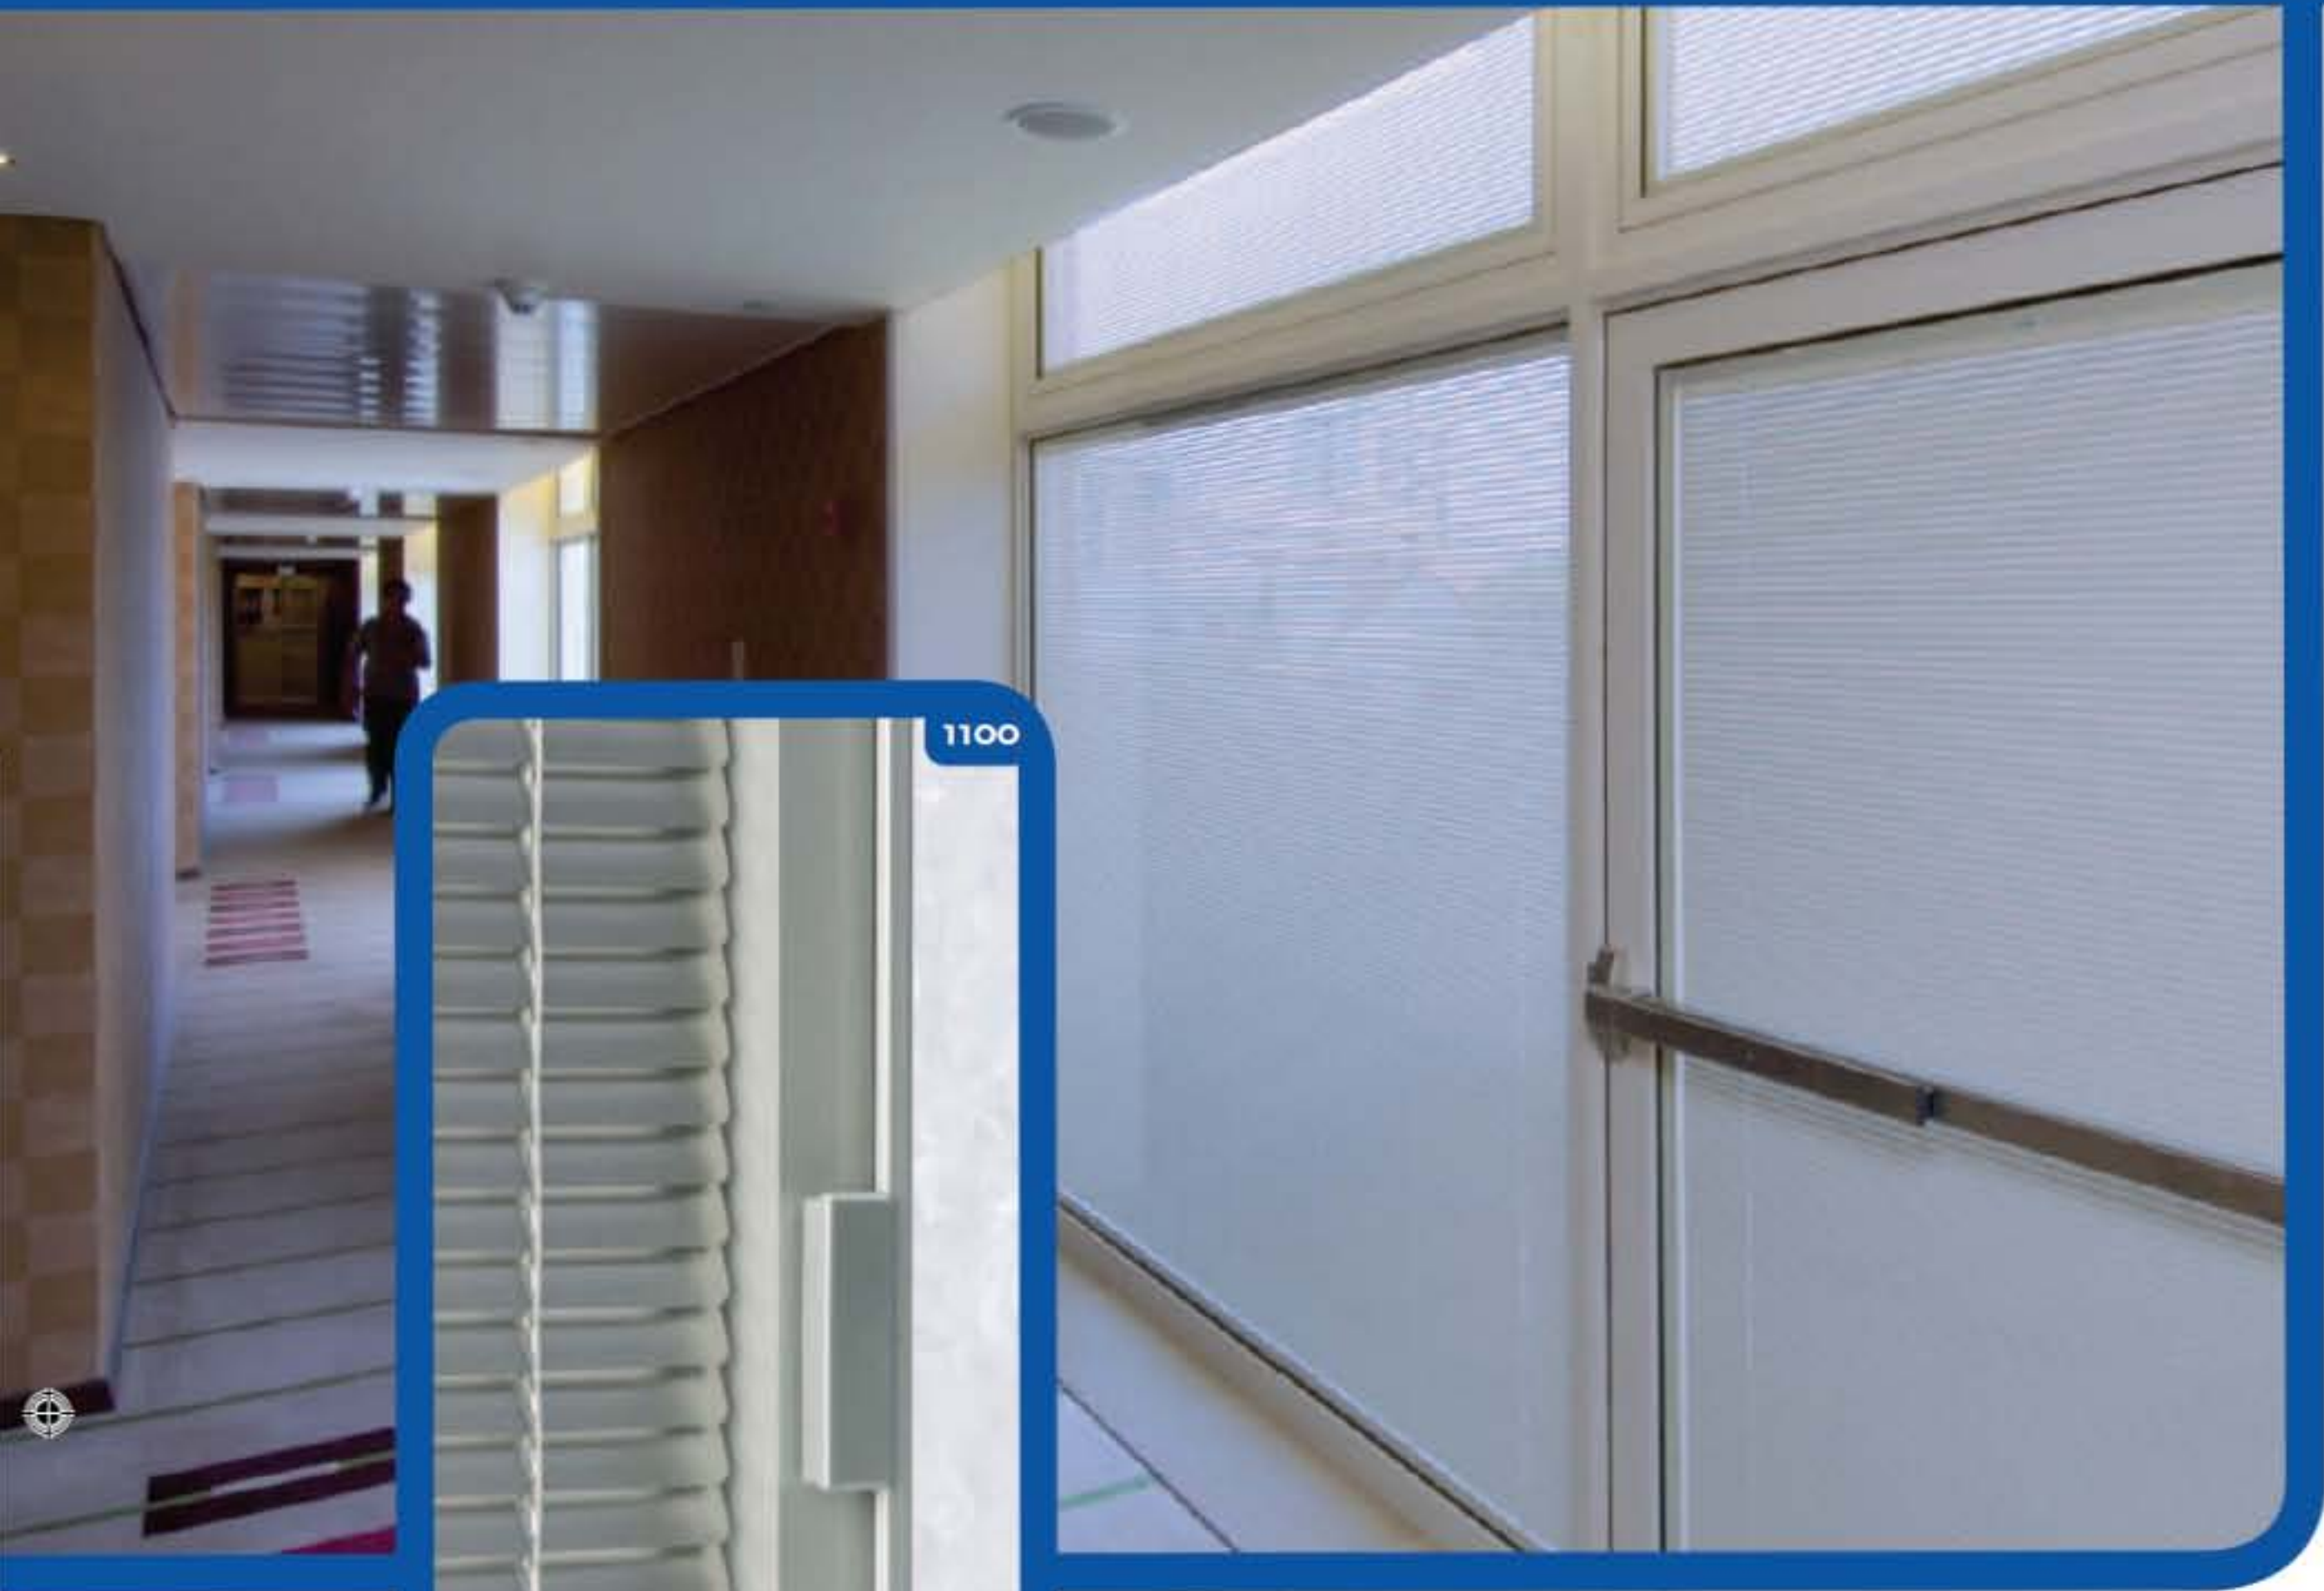

Integrated Blinds

www.integratedblinds.com

Manual tilting only (right or left)

Product-line 1241

Slat width 12,5 mm, aluminium profiles

Blind operation mechanism at either Right or Left side of window. Can be fitted close to corner of room without any inconvenience. Depth of unit 17,6 mm for slim double-glazing window system. New fine 12,5 mm wide blind slats. Aluminium frame.

Options

Orientation side	1100	Right
	1101	Left
Orientation system	1231	Magnetic handle

Properties

Slats	Material	Crowned high tensile aluminium
	Size	Width 12,5 mm
Cords	Cords	Polyester 1,3 mm
	Ladder string	Polyester width 15 mm Distance between ladder rungs 10 mm