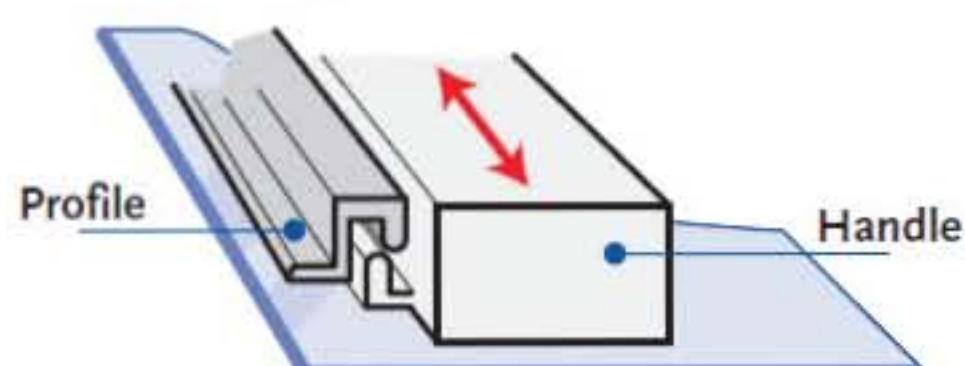

Integrated Blinds

www.integratedblinds.com

Manual tilting only (right or left)

Product-line 1241

Slat width 12,5 mm, aluminium profiles

Blind operation mechanism at either Right or Left side of window. Can be fitted close to corner of room without any inconvenience. Depth of unit 17,6 mm for slim double-glazing window system. New fine 12,5 mm wide blind slats. Aluminium frame.

Options

Orientation side	1100	Right
	1101	Left
Orientation system	1231	Magnetic handle

Properties

Slats	Material	Crowned high tensile aluminium
	Size	Width 12,5 mm
Cords	Cords	Polyester 1,3 mm
	Ladder string	Polyester width 15 mm Distance between ladder rungs 10 mm

Integral Blinds | Integrated Blinds | Interstitial Blinds

Integrated Blinds

www.integratedblinds.com

Manual tilting only (right or left)

Product-line 1241

Slat width 12,5 mm, aluminium profiles

General topics system AC2

Orientation sides

Profiles

Description	Type	Size in mm	Material
Head rail		32 x 25,4 x 17,6	Aluminium
Bottom channel		32 x 25,4 x 17,6	Aluminium
Side channel		32 x 25,4 x 17,6	Aluminium
Frame		17,6 x 8	Aluminium
Magnetic holder profile		11 x 6	Aluminium