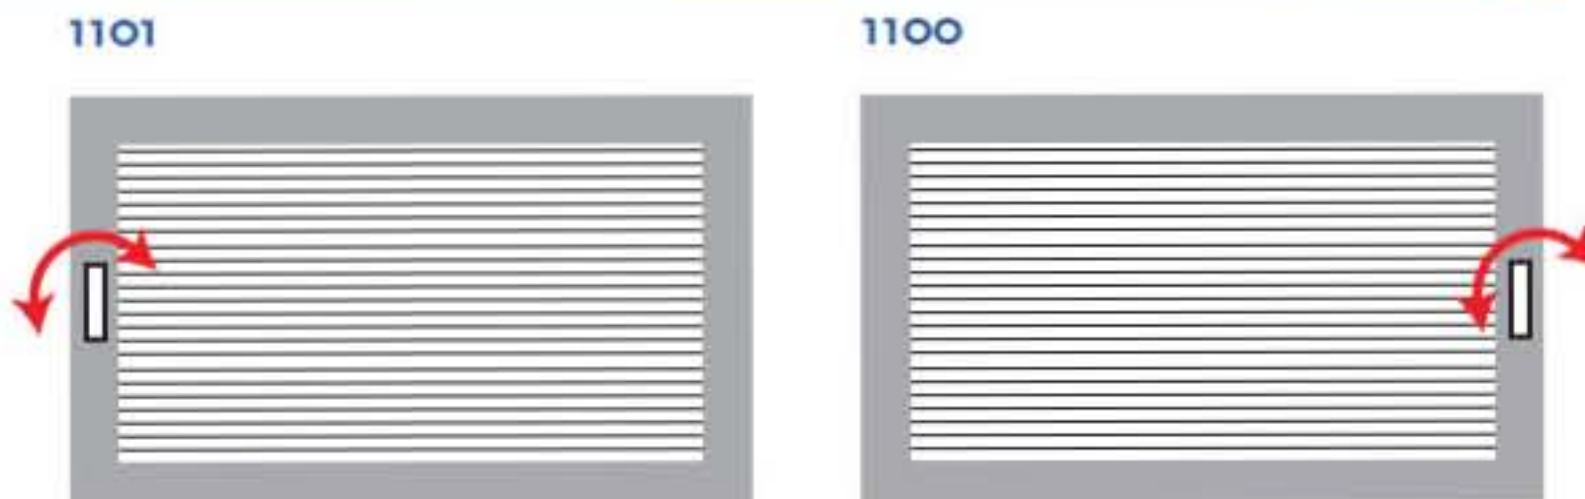

Integrated Blinds

www.integratedblinds.com

Manual tilting only (right or left)

Product-line 1241

Slat width 12,5 mm, aluminium profiles

Blind operation mechanism at either Right or Left side of window. Can be fitted close to corner of room without any inconvenience. Depth of unit 17,6 mm for slim double-glazing window system. New fine 12,5 mm wide blind slats. Aluminium frame.

Options

Orientation side	1100	Right
	1101	Left
Orientation system	1231	Magnetic handle

Properties

Slats	Material	Crowned high tensile aluminium
	Size	Width 12,5 mm
Cords	Cords	Polyester 1,3 mm
	Ladder string	Polyester width 15 mm Distance between ladder rungs 10 mm

Integral Blinds | Integrated Blinds | Interstitial Blinds

Integrated Blinds

www.integratedblinds.com

Manual tilting only (right or left)

Product-line 1241

Slat width 12,5 mm, aluminium profiles

General topics system AC2

Orientation sides

Profiles

Description	Type	Size in mm	Material
Head rail		32 x 25,4 x 17,6	Aluminium
Bottom channel		32 x 25,4 x 17,6	Aluminium
Side channel		32 x 25,4 x 17,6	Aluminium
Frame		17,6 x 8	Aluminium
Magnetic holder profile		11 x 6	Aluminium